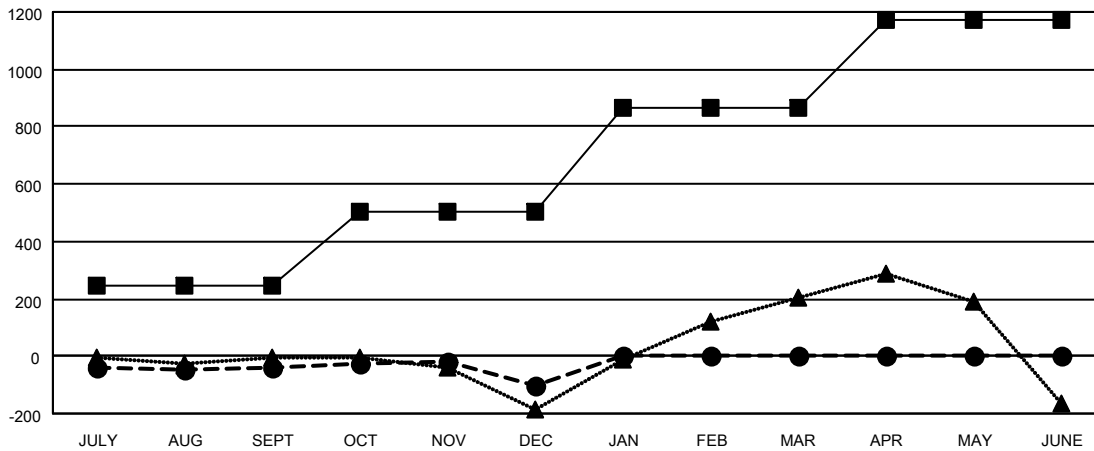

GMT MONTHLY MEMBERSHIP PROGRESS REPORT

Results as of: 12/31/2023

Multiple District A

LOCATION: ONTARIO

GMT: OPEN

GMT CA 2

Clubs			
RESULTS FOR 2023-2024			
QUARTER	NEW CLUB GOAL	NEW CLUBS	DROPPED CLUBS
JULY/AUG/SEPT	3	1	1
OCT/NOV/DEC	7	0	2
JAN/FEB/MAR	3	0	0
APR/MAY/JUNE	3	0	0

Members			
RESULTS FOR 2023-2024			
QUARTER	MEMBER GROWTH NET GOAL	MEMBER GROWTH ACTUAL	DROPPED MEMBERS ACTUAL (including transfers)
JULY/AUG/SEPT	245	309	314
OCT/NOV/DEC	256	464	480
JAN/FEB/MAR	365	0	0
APR/MAY/JUNE	304	0	0

GOALS AND ACTUAL NEW CLUBS CUMULATIVE

- - CURRENT YEAR GOALS FOR NEW CLUBS
- - CURRENT YEAR ACTUAL NEW CLUBS
- ▲ - LAST YEAR ACTUAL NEW CLUBS

GOALS AND ACTUAL MEMBERS CUMULATIVE

- - MEMBER GROWTH NET GOAL
- - MEMBER GROWTH ACTUAL
- ▲ - LAST YEAR MEMBERSHIP ACTUAL