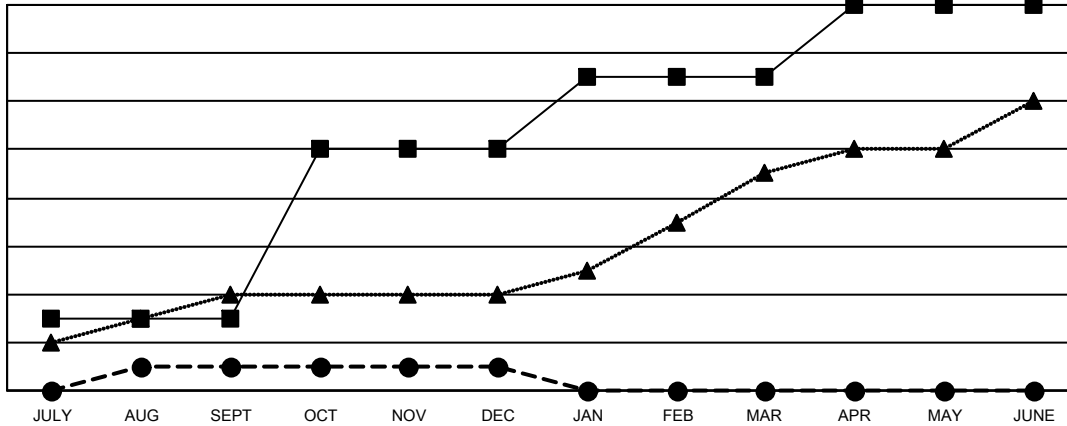

GMT MONTHLY MEMBERSHIP PROGRESS REPORT

Results as of: 12/31/2023

Multiple District A

LOCATION: ONTARIO

GMT: OPEN

GMT CA 2

Clubs			
RESULTS FOR 2023-2024			
QUARTER	NEW CLUB GOAL	NEW CLUBS	DROPPED CLUBS
JULY/AUG/SEPT	3	1	1
OCT/NOV/DEC	7	0	2
JAN/FEB/MAR	3	0	0
APR/MAY/JUNE	3	0	0

Members			
RESULTS FOR 2023-2024			
QUARTER	MEMBER GROWTH NET GOAL	MEMBER GROWTH ACTUAL	DROPPED MEMBERS ACTUAL (including transfers)
JULY/AUG/SEPT	245	309	314
OCT/NOV/DEC	256	464	480
JAN/FEB/MAR	365	0	0
APR/MAY/JUNE	304	0	0

GOALS AND ACTUAL NEW CLUBS CUMULATIVE

- - CURRENT YEAR GOALS FOR NEW CLUBS
- - CURRENT YEAR ACTUAL NEW CLUBS
- ▲ - LAST YEAR ACTUAL NEW CLUBS

GOALS AND ACTUAL MEMBERS CUMULATIVE

- - MEMBER GROWTH NET GOAL
- - MEMBER GROWTH ACTUAL
- ▲ - LAST YEAR MEMBERSHIP ACTUAL